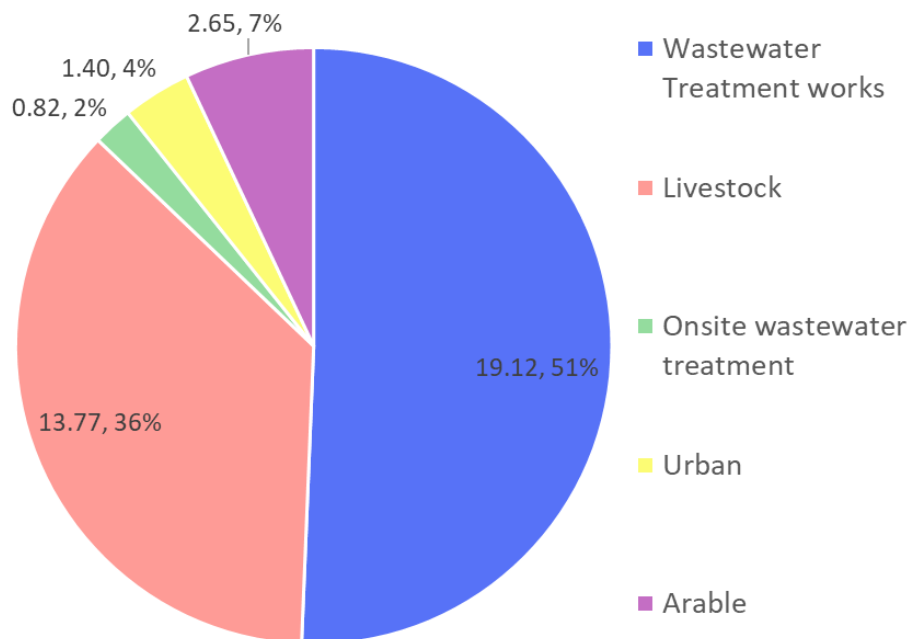

Phosphate Source Apportionment (mg/l)
Somerset South & West

Source: SAGIS

Phosphate Source Apportionment (mg/l)
Somerset

Source: SAGIS