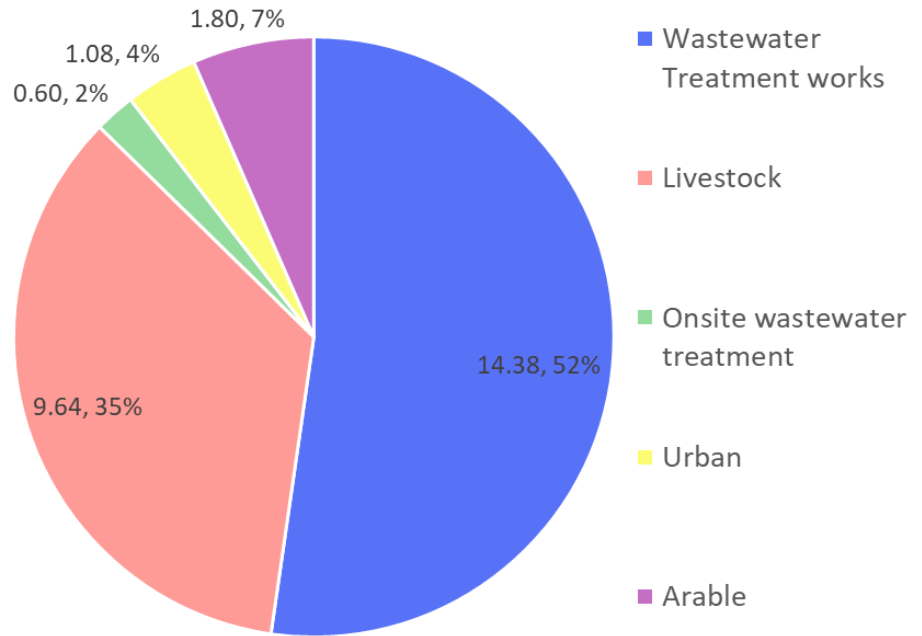

Phosphate Source Apportionment (mg/l)
Somerset South & West

Source: SAGIS

Phosphate Source Apportionment (mg/l)
Somerset

Source: SAGIS